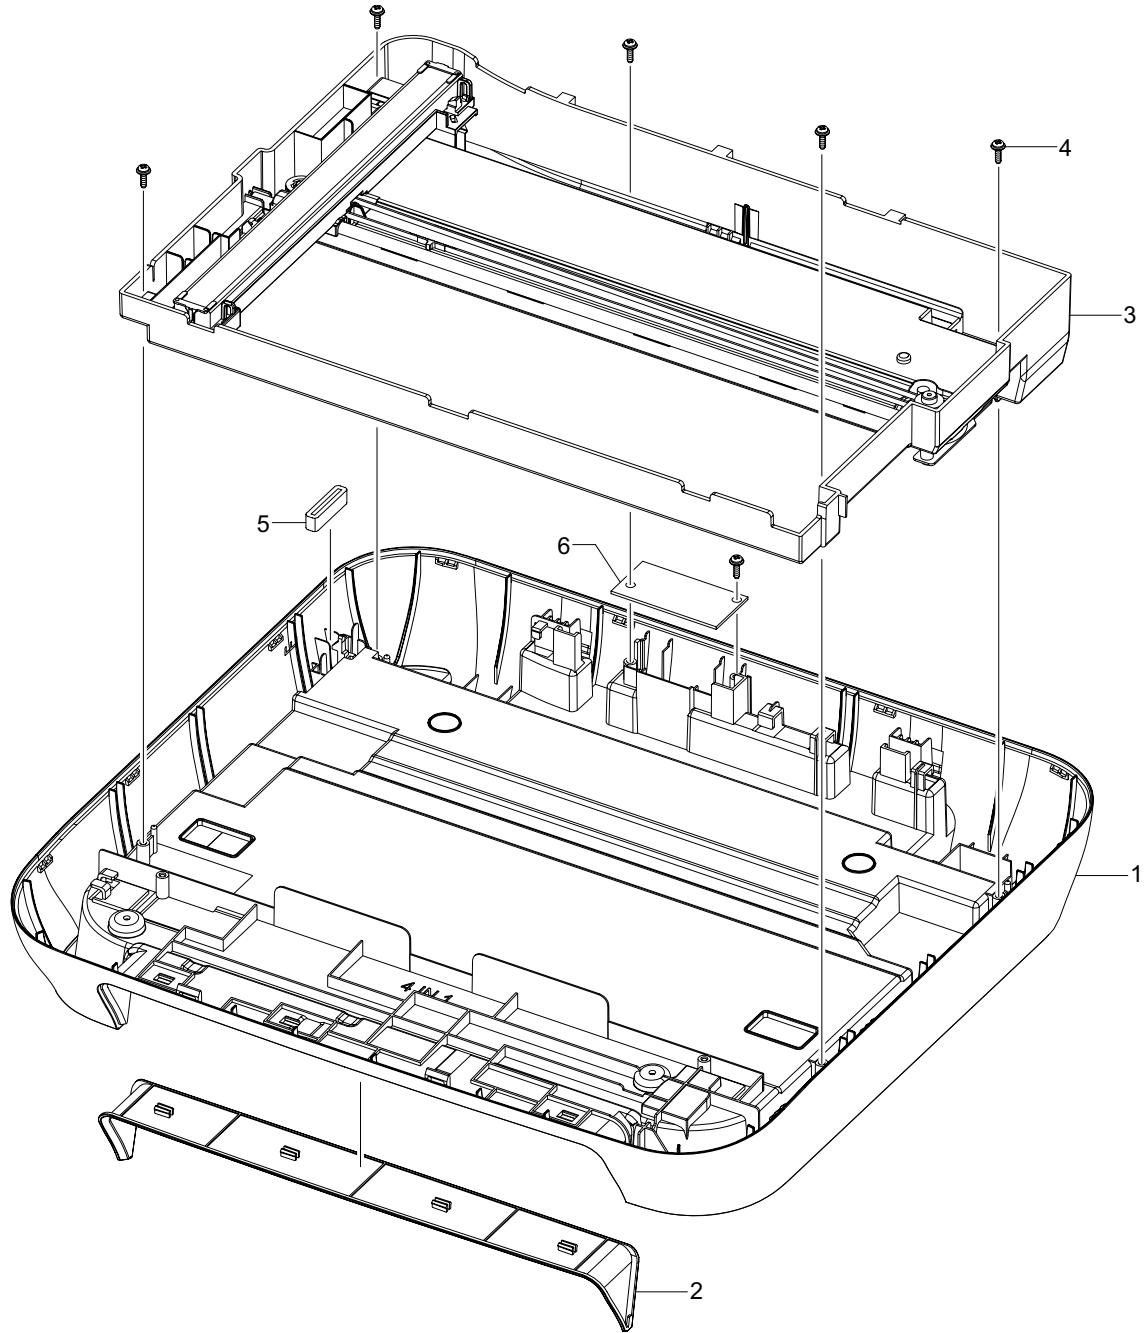

17. PLATEN-LOWER_4 in 1

PLATEN-LOWER_4 in 1 Parts List

SA : SERVICE AVAILABLE, SNA : SERVICE not AVAILABLE

Drawer#	SEC_Code	Description	QT'y	Service	Remark
0	JC97-03679A	PLATEN-LOWER	1	SNA	4 in 1
1	JC63-02455A	COVER-SCAN LOWER	1	SNA	
2	JC63-02457A	COVER-OPE DECO	1	SNA	

Drawer#	SEC_Code	Description	QT'y	Service	Remark
3	JC97-03686A	PLATEN-LOW END	1	SNA	
4	6003-000196	SCREW-TAPTYPE	6	SA