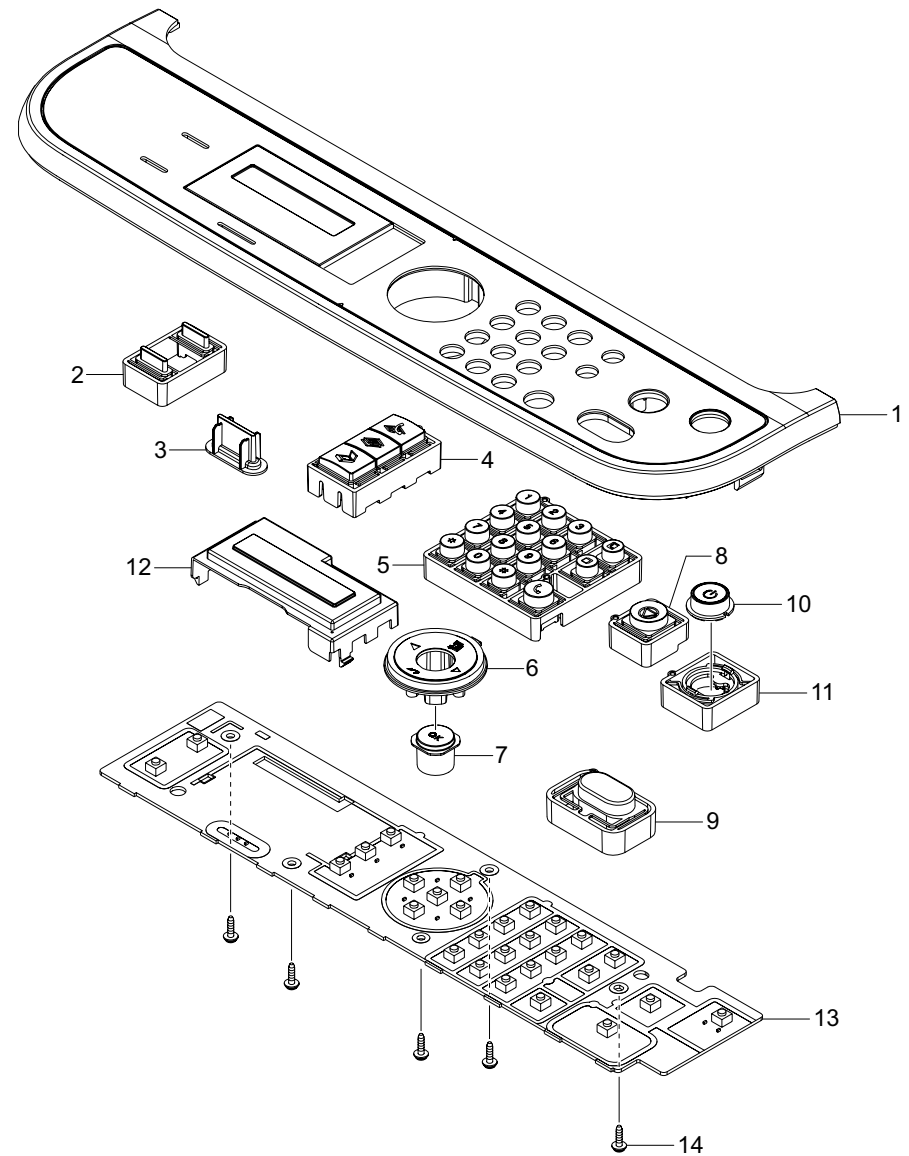

14. OPE_4 in 1

OPE_4 in 1 Parts List

SA : SERVICE AVAILABLE, SNA : SERVICE not AVAILABLE

Drawer#	SEC_Code	Description	QT'y	Service	Remark
0	JC97-03675A	OPE	1	SA	4623FN/Others
0	JC97-03675B	OPE	1	SA	4623FN/SEE/XEC
0	JC97-03675C	OPE	1	SA	4623F/Others
0	JC97-03675D	OPE	1	SA	4623F/SEE/XEC
0	JC97-03675F	OPE	1	SA	4623FN/XAX/XBH
0	JC97-03675G	OPE	1	SA	4623FN/XEV
0	JC97-03675H	OPE	1	SA	4623FN/STS
0	JC97-03675J	OPE	1	SA	4623FN/ETS
0	JC97-03675M	OPE	1	SA	4623F/XAX/XBH
0	JC97-03675N	OPE	1	SA	4623F/XEV
0	JC97-03675P	OPE	1	SA	4623F/STS
0	JC97-03675R	OPE	1	SA	4623F/ETS
1	JC63-02453A	COVER-OPE	1	SNA	4623FN/Others
1	JC63-02453B	COVER-OPE	1	SNA	4623FN/SEE/XEC
1	JC63-02453C	COVER-OPE	1	SNA	4623F/Others
1	JC63-02453D	COVER-OPE	1	SNA	4623F/SEE/XEC
1	JC63-02453F	COVER-OPE	1	SNA	4623FN/XAX/XBH
1	JC63-02453G	COVER-OPE	1	SNA	4623FN/XEV
1	JC63-02453H	COVER-OPE	1	SNA	4623FN/STS

Drawer#	SEC_Code	Description	QT'y	Service	Remark
1	JC63-02453J	COVER-OPE	1	SNA	4623FN/ETS
1	JC63-02453M	COVER-OPE	1	SNA	4623F/XAX/XBH
1	JC63-02453P	COVER-OPE	1	SNA	4623F/STS
1	JC63-02453R	COVER-OPE	1	SNA	4623F/ETS
2	JC64-00386B	KEY-EXTRA	1	SA	
3	JC64-00392A	KEY-STATUS	1	SNA	
4	JC64-00387B	KEY-FAX	1	SA	
5	JC64-00394B	KEY-TEL	1	SA	
6	JC64-00388B	KEY-MENU	1	SA	
7	JC64-00389B	KEY-OK	1	SA	
8	JC64-00393B	KEY-STOP	1	SA	
9	JC64-00410C	KEY-START	1	SNA	
10	JB64-00114D	KEY-POWER	1	SA	
11	JC64-00443A	KEY-POWER_B	1	SNA	
12	JC63-01802A	COVER-LCD	1	SNA	
13	JC92-02134A	PBA-OPE	1	SA	
14	6003-000196	SCREW-TAPTYPE	5	SA	
15	-	SHEET-OPE	1	SNA