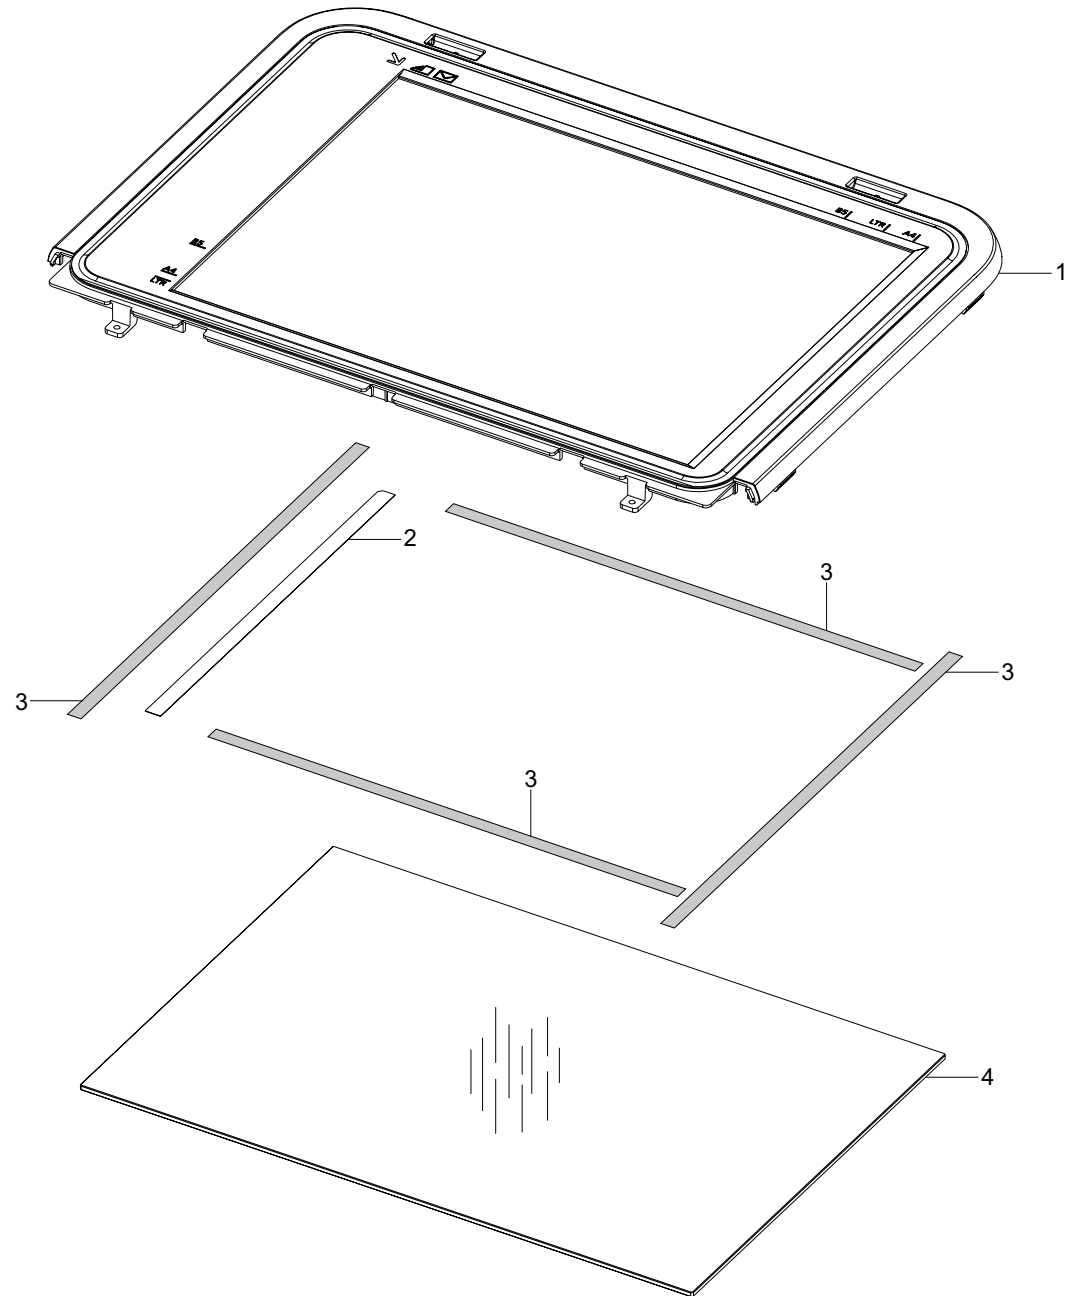

20. PLATEN-UPPER_3 in 1

PLATEN-UPPER_3 in 1 Parts List

SA : SERVICE AVAILABLE, SNA : SERVICE not AVAILABLE

Drawer#	SEC_Code	Description	QT'y	Service	Remark
0	JC97-03681A	PLATEN-UPPER	1	SNA	3 in 1
1	JC63-02467A	COVER-SCAN UPPER	1	SNA	
2	JC63-01906A	SHEET-SHADING	1	SNA	

Drawer#	SEC_Code	Description	QT'y	Service	Remark
3	0203-001267	TAPE-DOUBLE FACE	4	SNA	
4	JC01-00002A	GLASS-SCAN MONTBLANC	1	SC