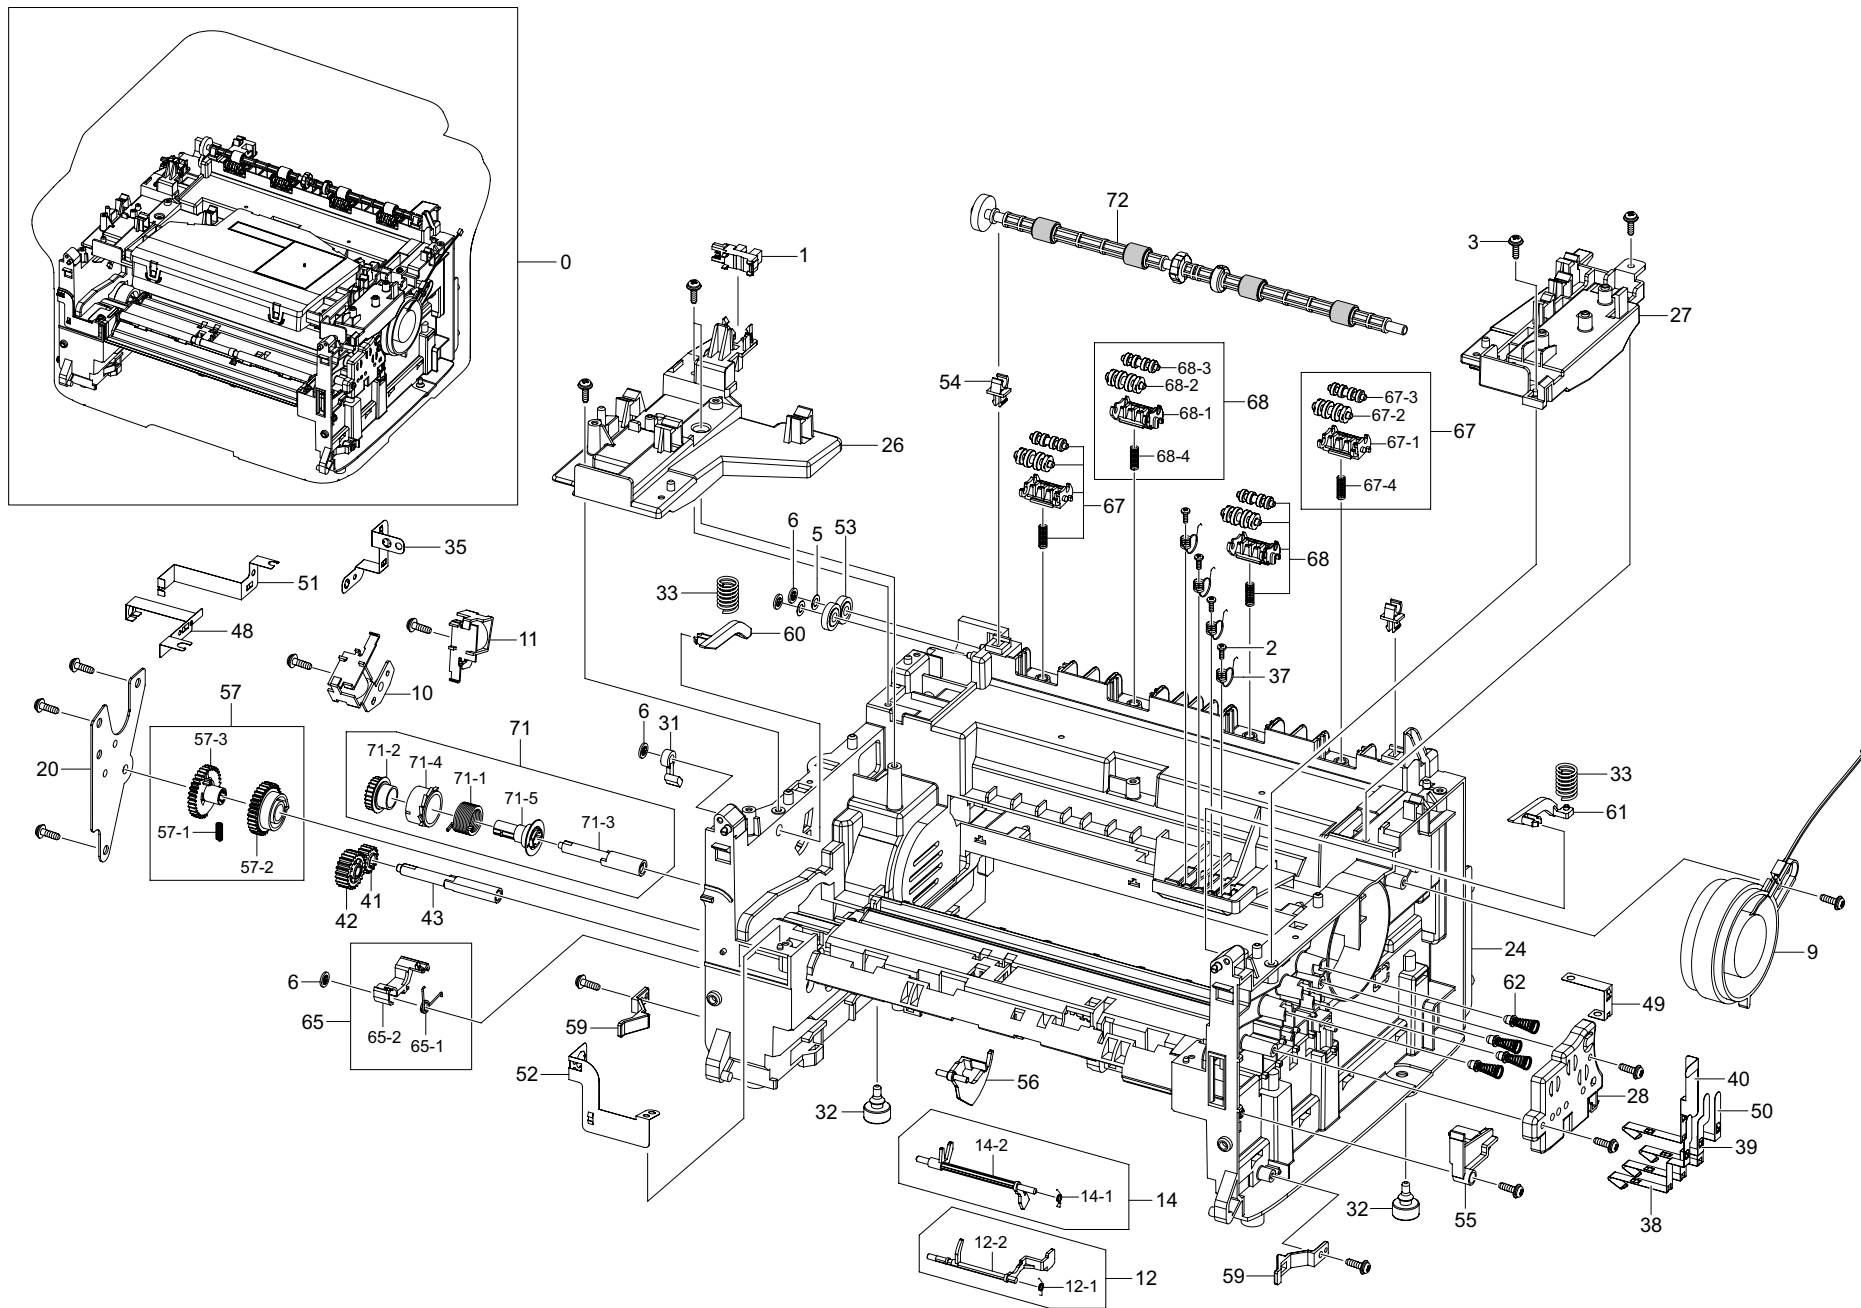

COVER REAR Parts List

SA : SERVICE AVAILABLE, SNA : SERVICE not AVAILABLE

Drawer#	SEC_Code	Description	QT'y	Service	Remark
0	JC95-01078A	COVER-REAR ASSY	1	SA	
1	JC63-02462A	COVER-REAR	1	SNA	

Drawer#	SEC_Code	Description	QT'y	Service	Remark
2	JC63-02463A	COVER-REAR DOWN	1	SNA	

6. FRAME BASE-LOWER1