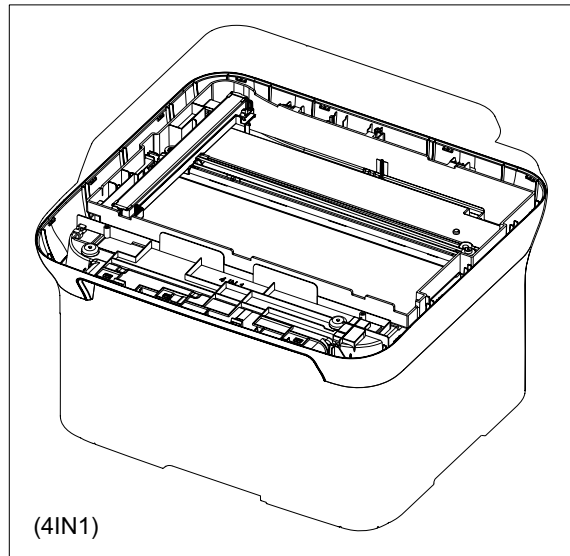

17. PLATEN-LOWER_4 in 1

PLATEN-LOWER_4 in 1 Parts List

SA : SERVICE AVAILABLE, SNA : SERVICE not AVAILABLE

Drawer#	SEC_Code	Description	QT'y	Service	Remark
0	JC97-03679A	PLATEN-LOWER	1	SNA	4 in 1
1	JC63-02455A	COVER-SCAN LOWER	1	SNA	
2	JC63-02457A	COVER-OPE DECO	1	SNA	

Drawer#	SEC_Code	Description	QT'y	Service	Remark
3	JC97-03686A	PLATEN-LOW END	1	SNA	
4	6003-000196	SCREW-TAPTYPE	6	SA